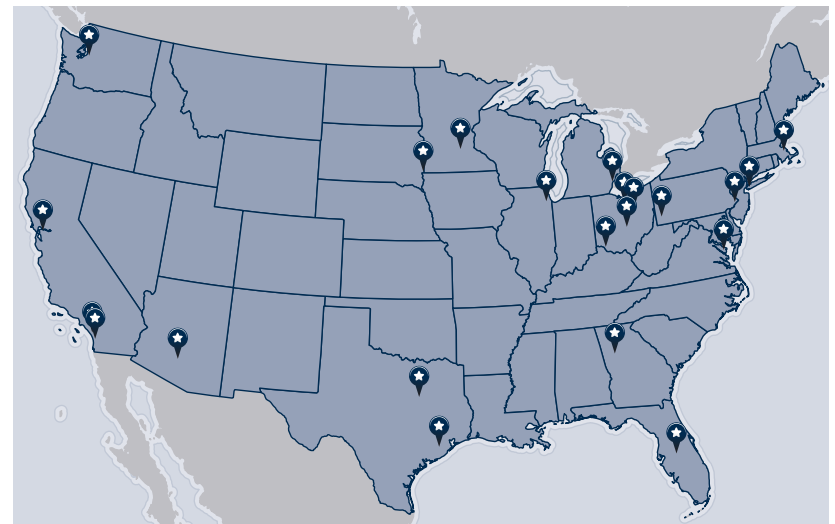

If you have forgotten your password, you can reset your password at the following site:

its-services.case.edu/my-case-identity/password/reset/

Case Network passwords must follow the guidelines below:

- Have eight or more characters
- Include at least three of the following four categories:
  - uppercase letters
  - lowercase letters
  - numerals
  - punctuation
- Passwords cannot be dictionary words.

You may also contact the University Help Desk at **216.368.HELP (4357)** for assistance resetting your password. The Help Desk is staffed 24 hours a day.

Regional Connections

The university has over 100,000 alumni across the country and the globe. With over 25 regional chapters, a university connection can be found wherever you might land! Whether traveling for pleasure or relocating for business, the regional alumni network is there to welcome you to the area, help you make new friends, and provide diverse networking opportunities. **For more information about regional chapters or how to become involved in your local chapter, please contact University Alumni Relations.**

Regional Chapters

- Arizona
- Chicago
- Cincinnati
- Cleveland
- Colorado
- Columbus
- Dallas
- Detroit
- Florida
- Georgia
- Houston
- Los Angeles
- Minnesota
- New England
- New York
- Philadelphia
- Pittsburgh
- San Diego
- San Francisco
- Seattle
- Washington DC / Baltimore

International Chapters

- Japan
- Malaysia
- Seoul
- Thailand